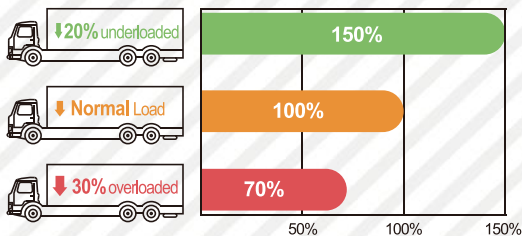

CARRYING LOAD

Tyre Mileage Index in %