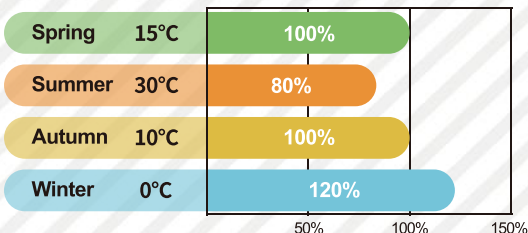

SEASONAL / AMBIENT TEMPERATURES

Tyre Mileage Index in %